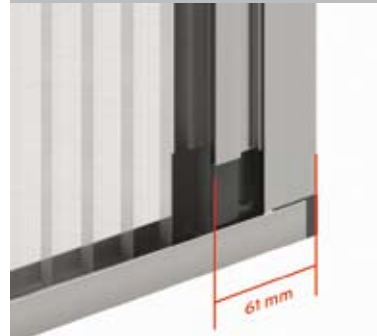

Ingombro zanzariera chiusa lato terminale